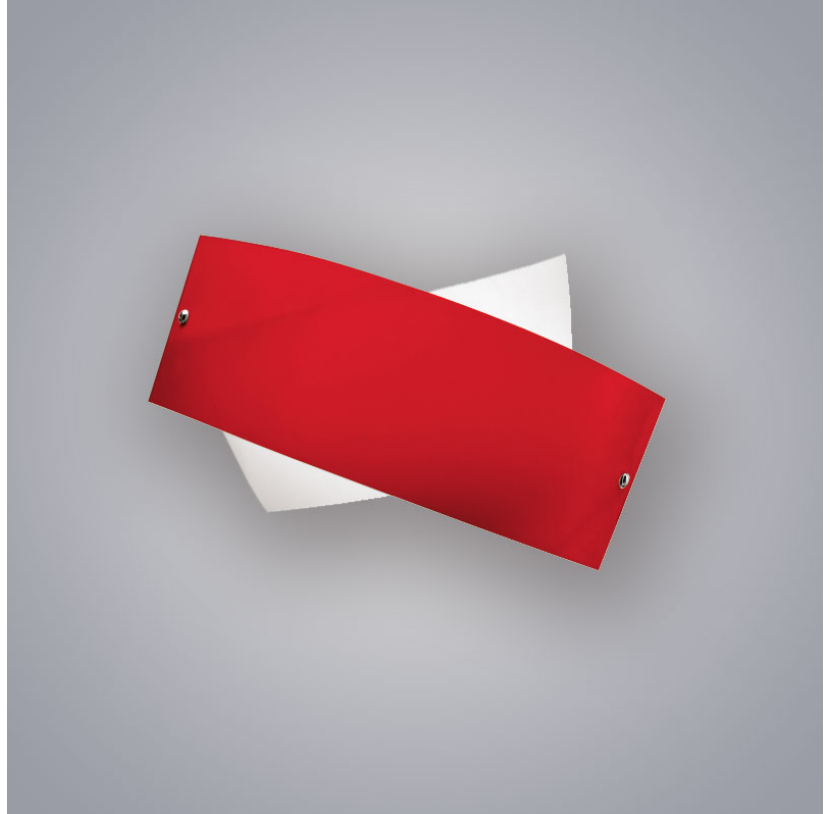

D83095

PROJECT	
TYPE	
NOTES	
QUANTITY	
DATE	

GENERAL

Series: Tourbillon
 Brand: Panzeri
 Division: Design
 Mounting Type: Surface
 Mounting Location: Wall
 Subcategory: Ambient

PHYSICAL

Shape: Abstract
 Length (mm): 270
 Length (in): 10 ⁵/₈
 Height (mm): 180
 Height (in): 7 ¹/₁₆
 Extension (mm): 80
 Extension (in): 3 ¹/₈
 Light Distribution: Omnidirectional
 Weight (kg): 1.23
 Weight (lbs): 2.7
 Diffuser: White & Red Blown Glass
 Fixture Finish: NIC
 Fixture Material: Glass / Aluminum

ELECTRICAL

Number of Lamps: 1
 Lamp Type: LED Retrofit
 Lamp Shape: T3
 Bulb Included: Bulb Not Included
 Total Output Wattage (W): 15
 Max. Wattage Per Lamp (W): 15
 Lamp Base: RSC
 Input Voltage (V): 120

LED

OPTICAL

RATINGS AND CERTIFICATIONS

Certified By: CSA Certified to UL and CSA Standards
 IP rating: IP20

D83105

PROJECT
TYPE
NOTES
QUANTITY
DATE

GENERAL

Series: Tourbillon
 Brand: Panzeri
 Division: Design
 Mounting Type: Surface
 Mounting Location: Wall
 Subcategory: Ambient

PHYSICAL

Shape: Abstract
 Length (mm): 270
 Length (in): 10 ⁵/₈
 Height (mm): 180
 Height (in): 7 ¹/₁₆
 Extension (mm): 80
 Extension (in): 3 ¹/₈
 Light Distribution: Omnidirectional
 Weight (kg): 1.8
 Weight (lbs): 4
 Diffuser: White & Black Blown Glass
 Fixture Finish: NIC
 Fixture Material: Glass / Aluminum