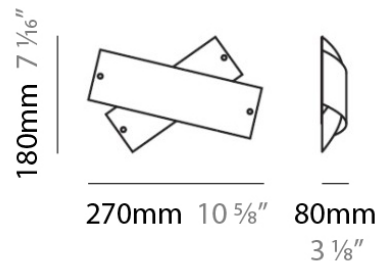

D83095

PROJECT	
TYPE	
NOTES	
QUANTITY	
DATE	

GENERAL

Series: Tourbillon
Brand: Panzeri
Division: Design
Mounting Type: Surface
Mounting Location: Wall
Subcategory: Ambient

PHYSICAL

Shape: Abstract
Length (mm): 270
Length (in): 10 ⁵/₈
Height (mm): 180
Height (in): 7 ¹/₁₆
Extension (mm): 80
Extension (in): 3 ¹/₈
Light Distribution: Omnidirectional
Weight (kg): 1.23
Weight (lbs): 2.7
Diffuser: White & Red Blown Glass
Fixture Finish: NIC
Fixture Material: Glass / Aluminum

ELECTRICAL

Number of Lamps: 1
Lamp Type: LED Retrofit
Lamp Shape: T3
Bulb Included: Bulb Not Included
Total Output Wattage (W): 15
Max. Wattage Per Lamp (W): 15
Lamp Base: RSC
Input Voltage (V): 120

LED

OPTICAL

RATINGS AND CERTIFICATIONS

Certified By: CSA Certified to UL and CSA Standards
IP rating: IP20